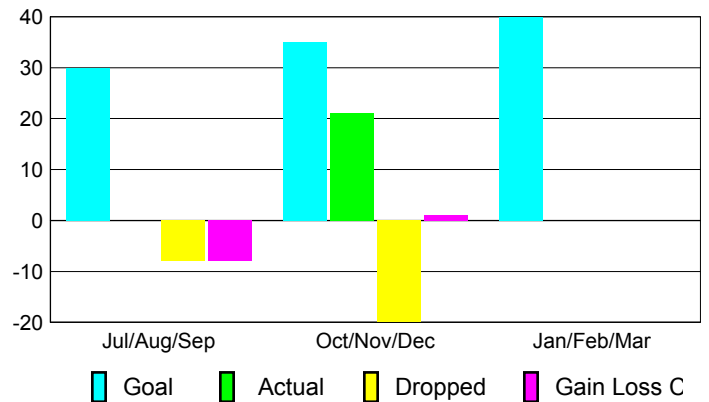

Membership Results 2012-2013

Goal, New, Dropped, Gain/Loss

Comparison of Membership Gain/Loss

Current Year Compared to the Previous Year