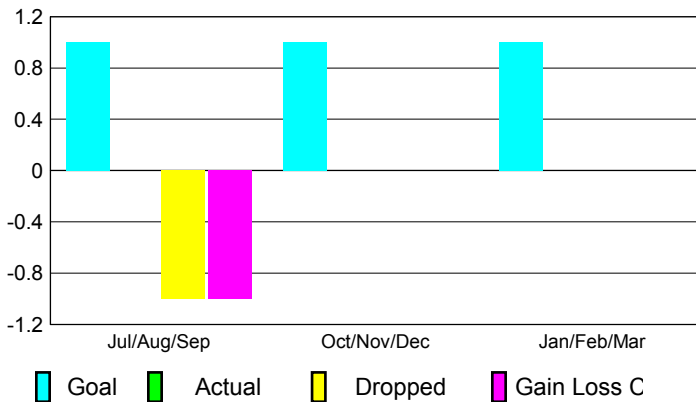

2012-2013 GMT Reports for District (or Undistricted) **District 352**

GMT: SALIM J MOUSSAN

Location: ARAB REP OF EGYPT

GMT CA: 6

CLUBS

Club Results 2012-2013

Clubs 2011-2012

Month	New Club Goal	Actual New Clubs	Actual Dropped Clubs	Gain/Loss of Clubs	Gain/Loss of Clubs
Jul/Aug/Sep	1	0	-1	-1	0
Oct/Nov/Dec	1	0	0	0	0
Jan/Feb/Mar	1				0
Totals	3	0	-1	-1	0

Club Results 2012-2013

Goal, New, Dropped, Gain/Loss

Comparison of Club Gain/Loss

Current Year Compared to the Previous Year

YTD Status Quo Clubs 2012-2013

Status Quo Clubs Compared to Status Quo Members

MEMBERSHIP